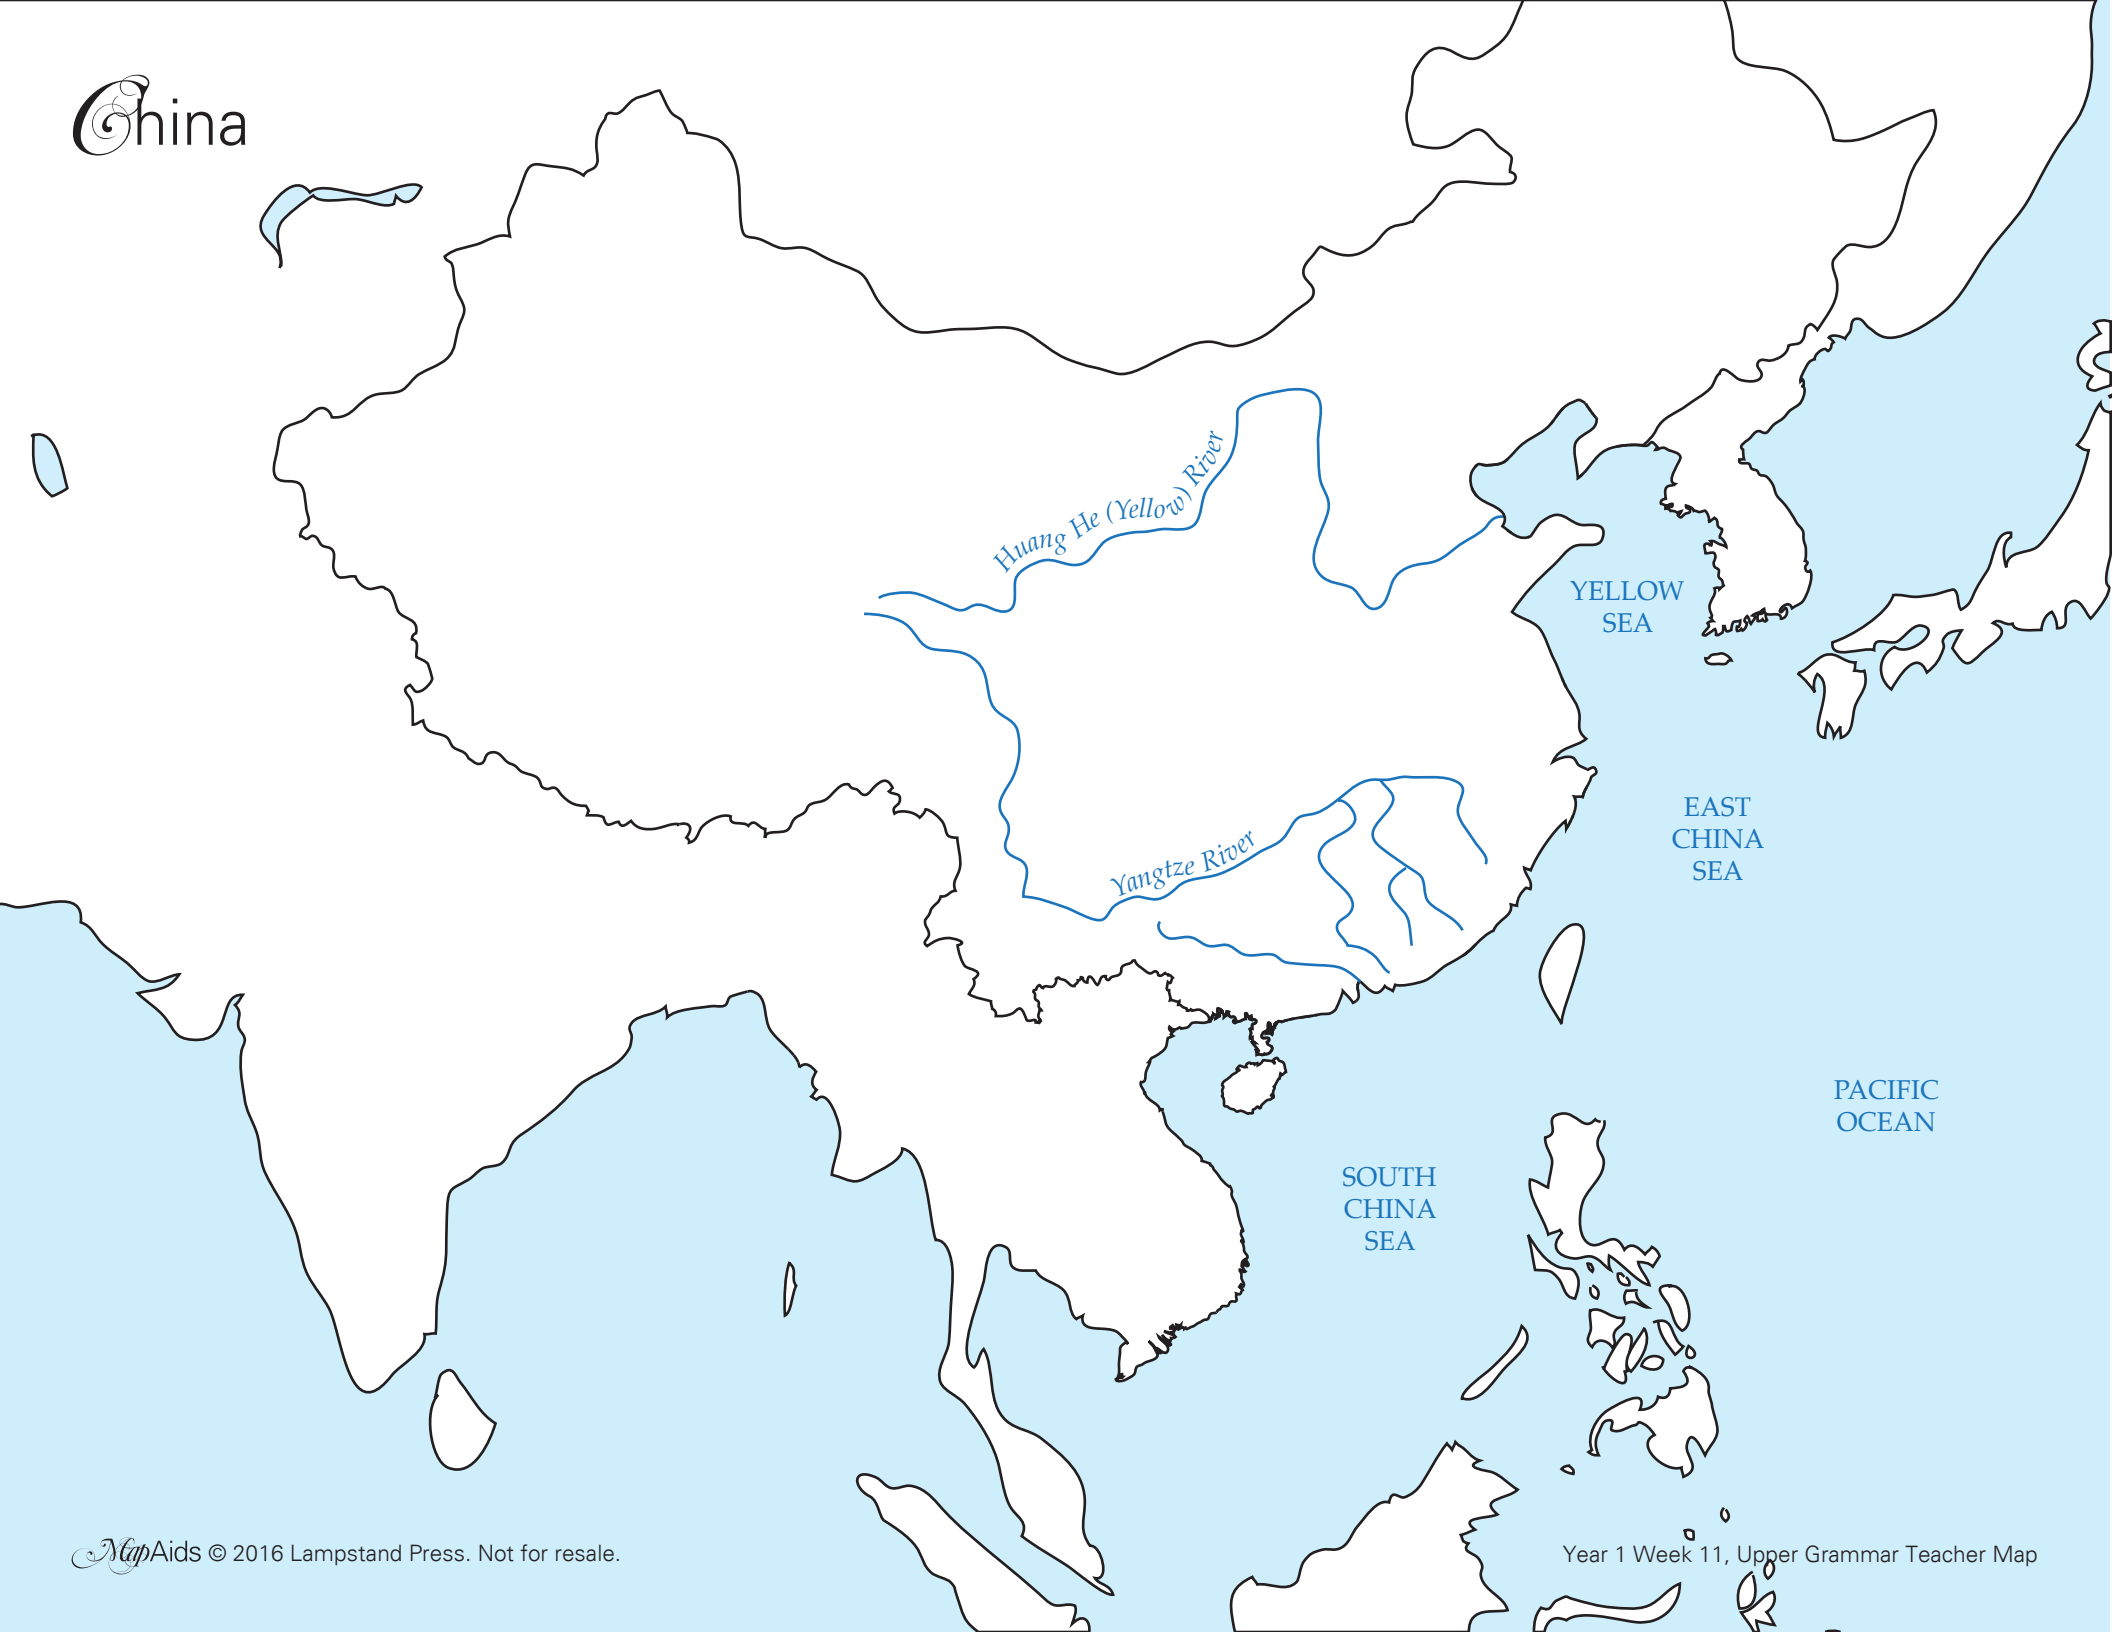

China

China

Huang He (Yellow) River

Yangtze River

YELLOW SEA

EAST CHINA SEA

PACIFIC OCEAN

SOUTH CHINA SEA

China

TIBETAN
PLATEAU

GOBI DESERT

Huang He (Yellow) River

NORTH
CHINA
PLAIN

Yangtze River

Pearl River

SOUTH
CHINA
SEA

Ancient China